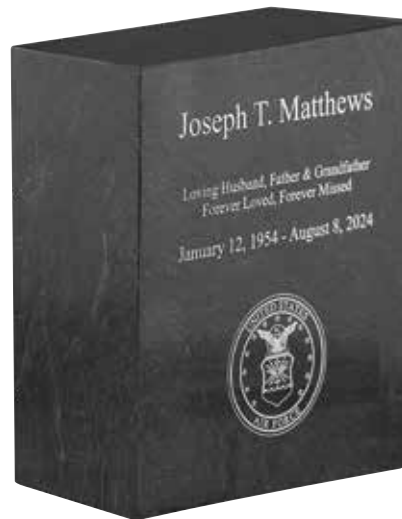

$350

71234788

RAHN

10" H x 8" W x 4" D

MARBLE

Volume: 218ci

Access: Bottom

shown w/ optional design image and text engraving available at additional charge

shown w/ times new roman font

H
N
B