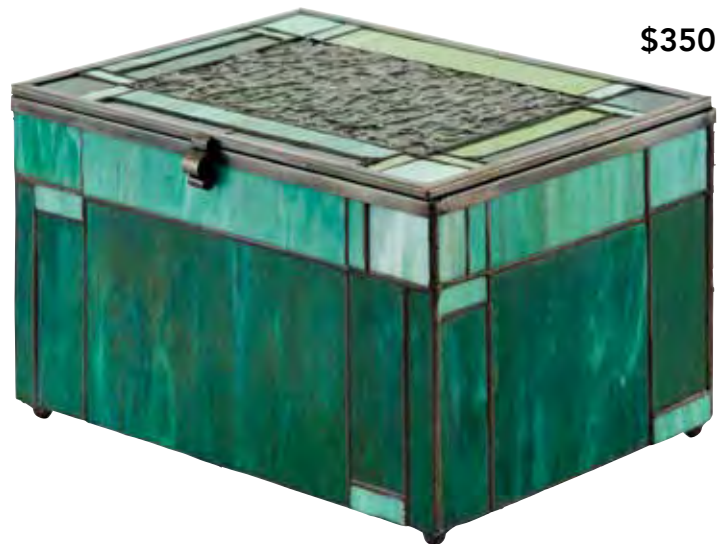

$350

3GMBGRE
EVERGREEN
5.7" H x 9.6" W x 7.3" D
STAINED GLASS
Volume: 200ci
Access: Top
includes white corrugated insert

H
N
B
S