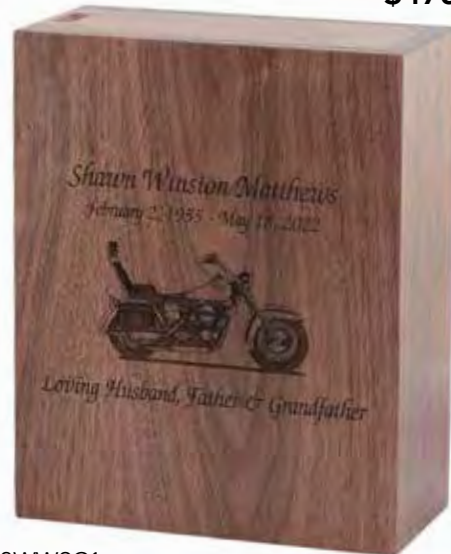

"A limb has fallen from our family tree that says grieve not for me remember the best times, the laughter and the song and most of all the good life I lived while I was strong."

H
S

$475

3WWSC1
WALNUT SCATTERING URN
10.75" H x 8.5" W x 4" D
WALNUT
Volume: 215ci
Access: Top
shown w/ optional design image and text engraving available at additional charge
shown w/ zaph chancery font