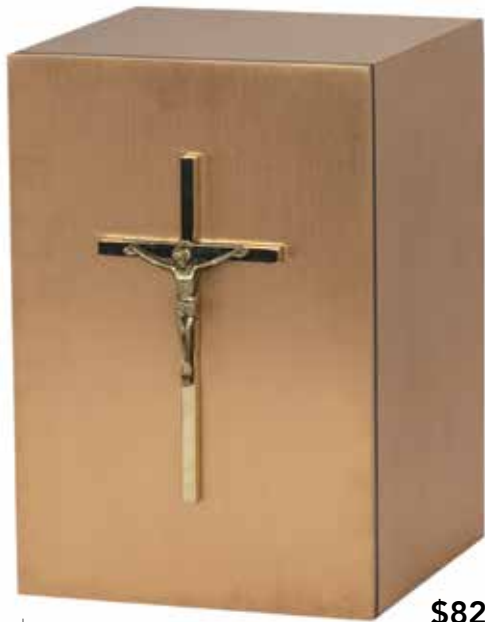

N
B

Z385 **$825**

SOLITUDE
8" H x 5.5" W x 5.75" D
FABRICATED BRONZE
Volume: 208ci
Access: Bottom

*optional appliques are available at additional charge
shown w/ Crucifix appliqué 71216514*