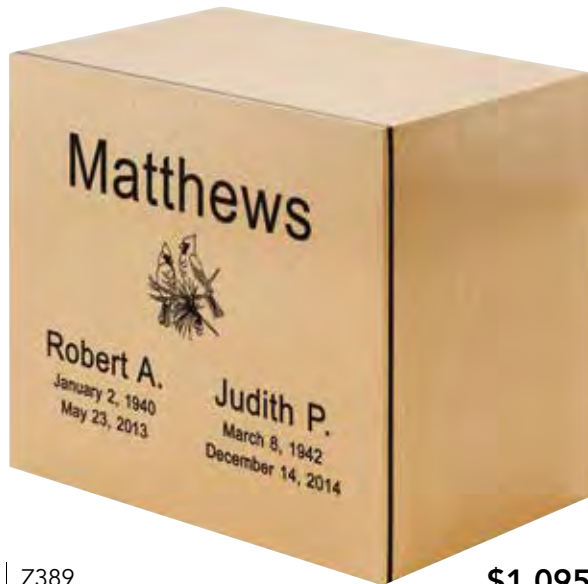

N
B

Z389 **$1,095**

TOGETHER COMPANION
8" H x 9.5" W x 6.125" D
FABRICATED BRONZE
Volume: 420ci
Access: Bottom

*shown w/ optional design image and text
engraving available at additional charge
shown w/ arial font*