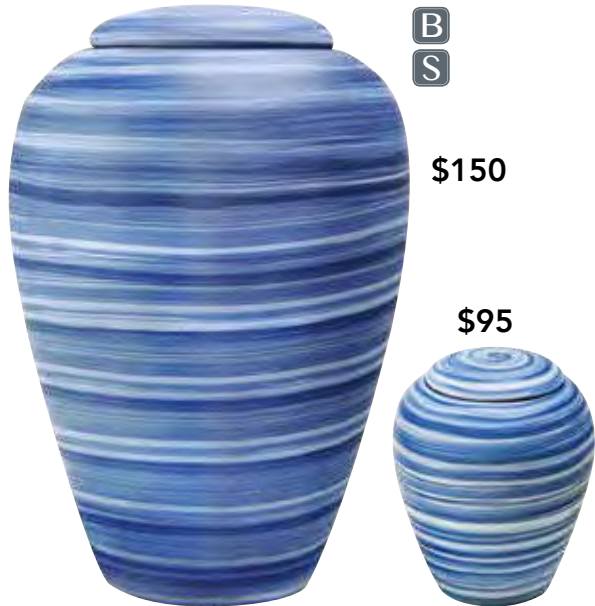

71233278 PLACIDITY 10.6" H x 7.9" Dia. CLAY Volume: 245ci Access: Top <i>suitable for water and earth burial</i>	B S $150 $95 71233279 PLACIDITY KEEPSAKE 3.9" H x 3.1" Dia. CLAY Volume: 19ci Access: Top <i>suitable for water and earth burial</i>