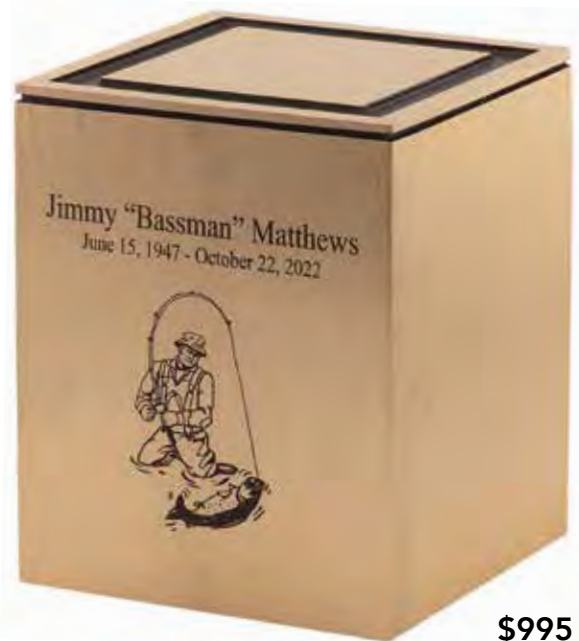

SOLITUDE
8" H x 5.5" W x 5.75" D
FABRICATED BRONZE
Volume: 208ci
Access: Bottom

*optional appliques are available at additional charge
shown w/ Crucifix appliqué 71216514*

N
B

Z375 **\$995**

GUARDIAN
8" H x 5.5" W x 5.75" D
CAST TOP W/ FABRICATED BRONZE
Volume: 208ci
Access: Bottom