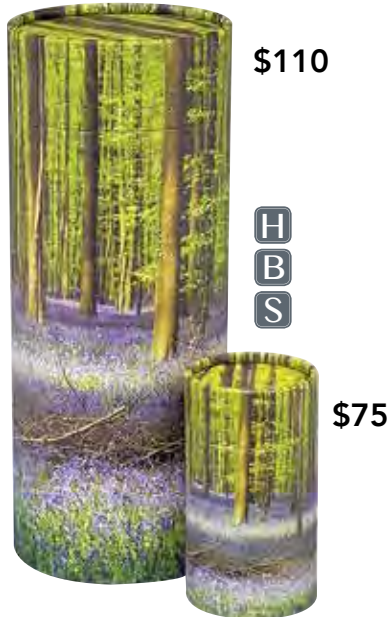

$110

H
B
S

$75

71204722 BLUEBELL FOREST ADULT
12.6" H x 5.1" Dia.
CARDBOARD
Volume: 200ci
Access: Top

71204664 BLUEBELL FOREST MINI
5.25" H x 2.95" Dia.
CARDBOARD
Volume: 20ci
Access: Top