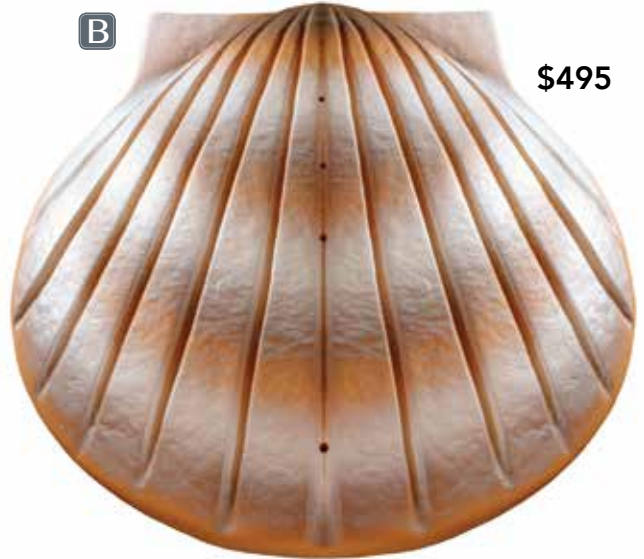

$495

3PA100
SHELL™ URN - PEARL
6.25" H x 16" W x 16" D
RECYCLED PAPER
Volume: 400ci
Access: End
designed to float briefly and sink gracefully in water

B