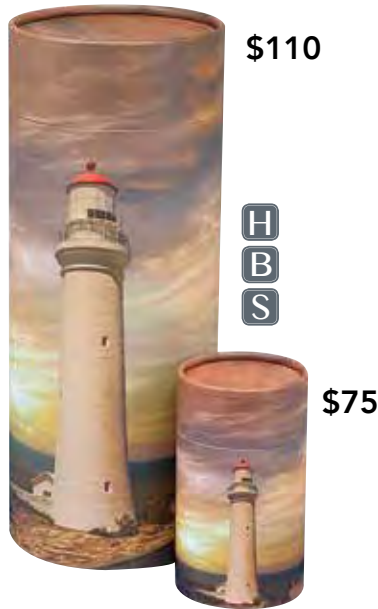

Scattering tubes feature a removable lid, and perforated "push-in" tab to easily dispense the cremated remains. They contain no metal or plastic components and can be recycled or composted after use.

71233070 LIGHTHOUSE ADULT 12.6" H x 5.1" Dia. CARDBOARD Volume: 200ci Access: Top	71233071 LIGHTHOUSE MINI 5.25" H x 2.95" Dia. CARDBOARD Volume: 20ci Access: Top