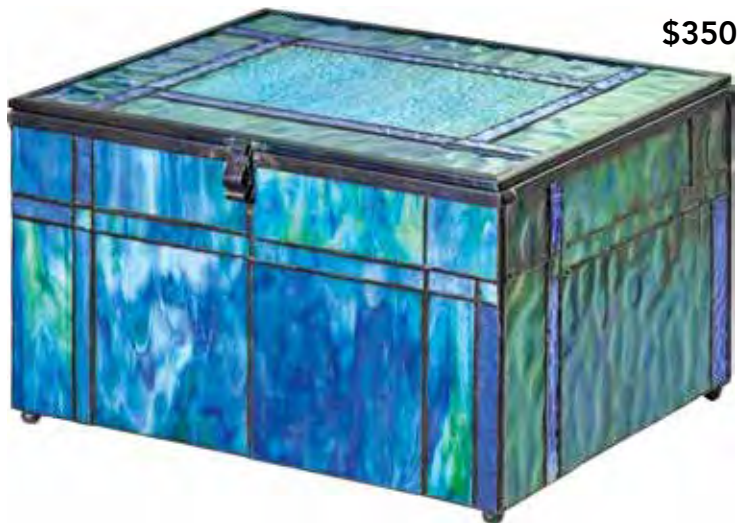

5" H x 9" W x 7" D

MAPLE

Volume: 215ci

Access: Bottom

shown w/ optional design image and text engraving available at additional charge

shown w/ times new roman font

MEMORY CHESTS

Treasure your loved one's memory with our collection of memory chest urns. These dual-purpose urns can be used to hold cremated remains or special keepsakes that evoke fond memories.