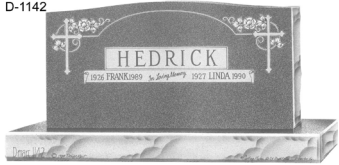

DESIGN

ITEM          SIZE          FINISH

**D-1142**

DIE	4-0	0-8	x	2-0	POL 3, BRP, SERP TOP \ PFT, BRP, BS	\$4,381	\$4,597	\$5,446	\$6,716	\$7,701	\$9,235	2,283
BASE	5-0	1-2	x	0-8		\$5,087	\$5,345	\$6,359	\$7,875	\$9,029	\$10,860	2,689
DIE	4-6	0-8	x	2-2	POL 3, BRP, SERP TOP \ PFT, BRP, BS	\$5,087	\$5,345	\$6,359	\$7,875	\$9,029	\$10,860	2,689
BASE	5-8	1-2	x	0-8		\$5,895	\$6,197	\$7,385	\$9,158	\$10,488	\$12,629	3,144
DIE	5-0	0-8	x	2-4	POL 3, BRP, SERP TOP \ PFT, BRP, BS	\$5,895	\$6,197	\$7,385	\$9,158	\$10,488	\$12,629	3,144
BASE	6-4	1-2	x	0-8								