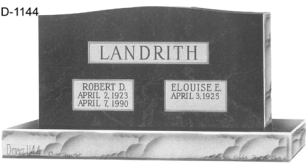

D-1144

DIE	3-6	0-6	x	1-10	POL 3, BRP, SERP TOP \ PFT, BRP, BS	$3,427	$3,587	$4,240	$5,092	$5,724	$6,477	1,350
BASE	4-6	1-0	x	0-6		$4,381	$4,597	$5,446	$6,716	$7,701	$9,235	2,283
DIE	4-0	0-8	x	2-0	POL 3, BRP, SERP TOP \ PFT, BRP, BS	$4,381	$4,597	$5,446	$6,716	$7,701	$9,235	2,283
BASE	5-0	1-2	x	0-8		$4,906	$5,149	$6,107	$7,540	$8,652	$10,383	2,732
DIE	4-6	0-8	x	2-2	POL 3, BRP, SERP TOP \ PFT, BRP, BS	$4,906	$5,149	$6,107	$7,540	$8,652	$10,383	2,732
BASE	5-10	1-2	x	0-8