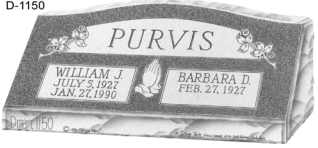

( Coral Blue + 5%  
  
Bethel White  
  
Blue Pearl  
  
Bahama Blue  
  
Jet Black  
  
Galaxy Black  
  
Mountain Red  
( Italian Marble  
+35% )]

DESIGN

ITEM

SIZE

FINISH

D-1150

**D-1150**

SLANT 3-0 . 0-10 x 1-4	POL FACE, BRP, SERP TOP	\$1,746	\$1,780	\$2,228	\$2,481	\$2,897	\$4,228	\$10
SLANT 3-6 . 0-10 x 1-6		\$2,021	\$2,069	\$2,652	\$2,967	\$3,511	\$4,900	\$10