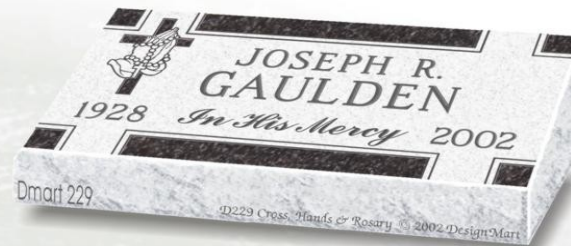

**Journeys
Remembered**

D231 Wallis
2'0" x 1'0" x 0'6"
or 3'6" x 1'2" x 0'8"
Carving: D5045 Rose,
D231 Hummingbird