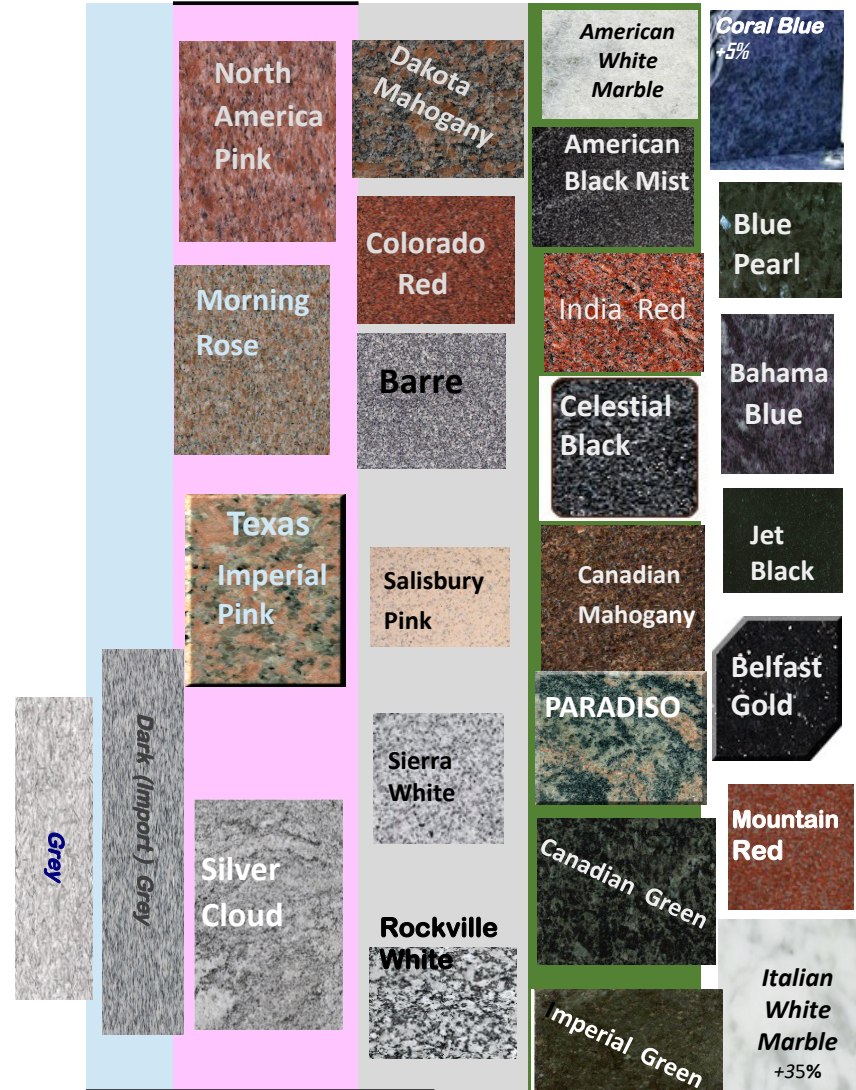

**INCLUDES  
PLACEMENT @ SITE !**

25 Mile radius of Navasota, Tx.

The prices shown are for Hickey Memorials .

Markers are priced as shape carved.

Finishes are priced as shown on brochure.

***Barre Granite is the hardest granite known to man !***

Metal Vase start -- \$448.00

Urn - shape Granite Vase colors above

Example

Grey	Dark (Import) Grey	North American Pink	Dakota Mahogany	North Amer. White Marble	Coral Blue (+ 5%)
		Morning Rose		North Amer. Black	Bahama Blue
		Texas Rose		India Red	Blue Pearl
		Silver Cloud		Celestial Black	Jet Black
				Paradiso	Belfast Gold
				Canadian Green	Mountain Red
	Sierra White	Tropical Green	(Italian White Marble +35%)		
	Rockville White				

### HICKEY WITH NOTCH AND VASE

Price Chart this section ONLY for

- ^^ Dmart 235
- ^^ Dmart 1389
- ^^ Dmart 233

Dmart 235 / Dmart 1389 / Dmart 233 ^^			Polished Bevel Top, Balance Rock Pitch, Flat /Carve	Grey		Dark ( Import )Gey		Northern Pink		Dakota Mahogany		North Am. Marble		( Coral Blue +5% )		
				^^	^^	^^	^^	^^	^^	^^	^^	^^	^^	^^	^^	^^
^^----->	HICKEY	3-6 x 1-0 x 0-8		1443	1484	1655	1888	2395	2942							
^^----->	HICKEY	4-0 x 1-0 x 0-8		1714	1787	1969	2312	2942	3200							
^^----->	HICKEY	4-6 x 1-2 x 0-8		2020	2110	2350	2800	3300	3795							
^^----->	HICKEY	5-2 x 1-4 x 0-10	2150	2220	2523	3199	3881	4341								

# DUAL MEMORIALS