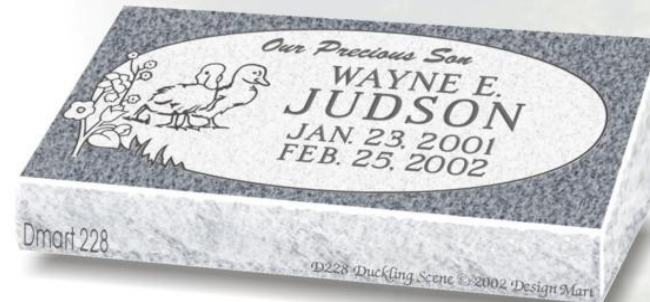

**INCLUDES  
PLACEMENT @ SITE !**

25 Mile radius of Navasota, Tx.

The prices shown are for Hickey Memorials .

Markers are priced as shape carved.

Finishes are priced as shown on brochure.

***Barre Granite is the hardest granite known to man !***