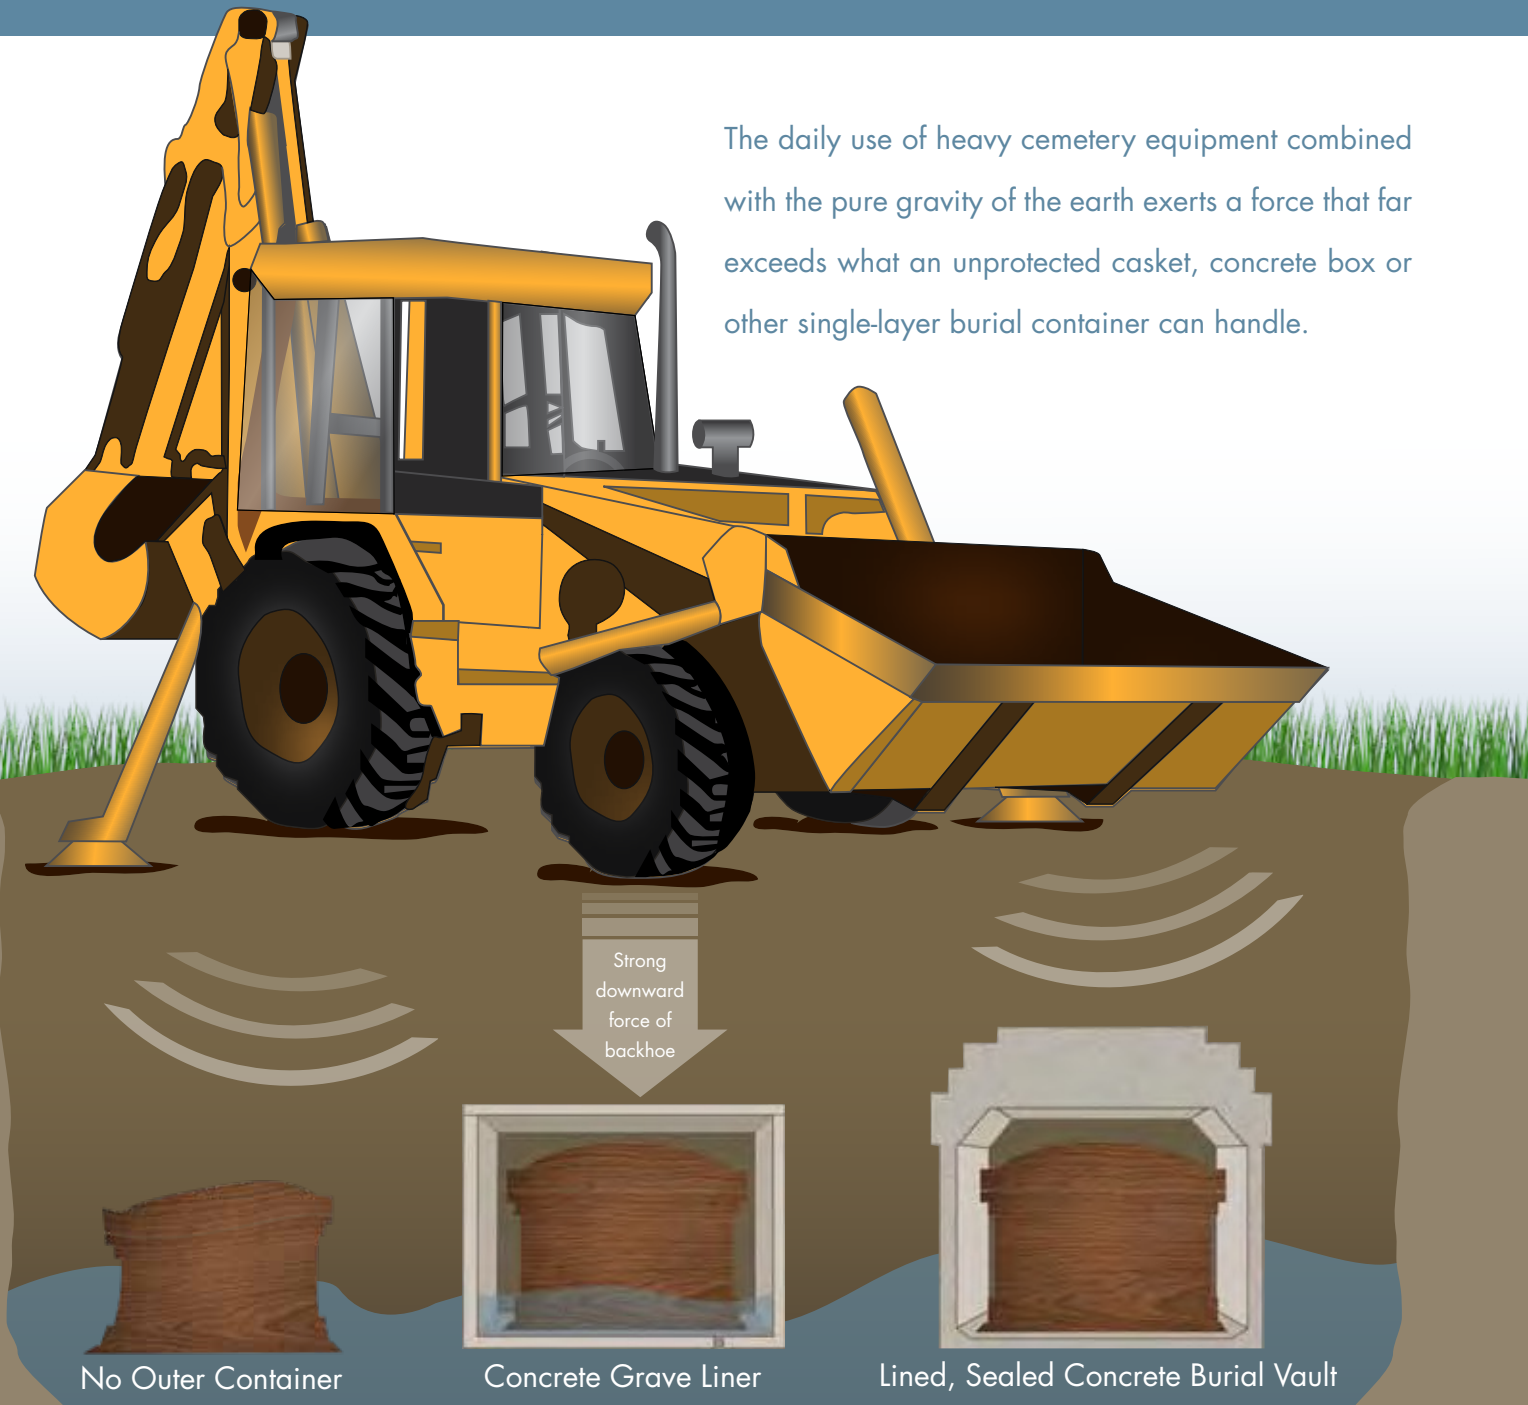

VAULTS

PRODUCT REFERENCE GUIDE

- This book is provided to introduce your funeral home or cemetery to Trigard burial vaults.
- For tools to talk to the families you serve, contact your Trigard dealer.

WHY A TRIGARD LINED BURIAL VAULT?

MORE LAYERS + ARCH COVER DESIGN = MORE PROTECTION

The daily use of heavy cemetery equipment combined with the pure gravity of the earth exerts a force that far exceeds what an unprotected casket, concrete box or other single-layer burial container can handle.

No Outer Container

Concrete Grave Liner

Lined, Sealed Concrete Burial Vault

A backhoe can weigh up to 14,000 pounds. An impact load is produced by the dropping of a backhoe bucket and exerts an even stronger force throughout the soil.