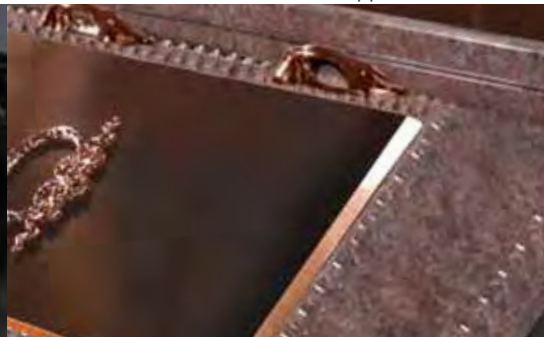

Rose Granite with Copper