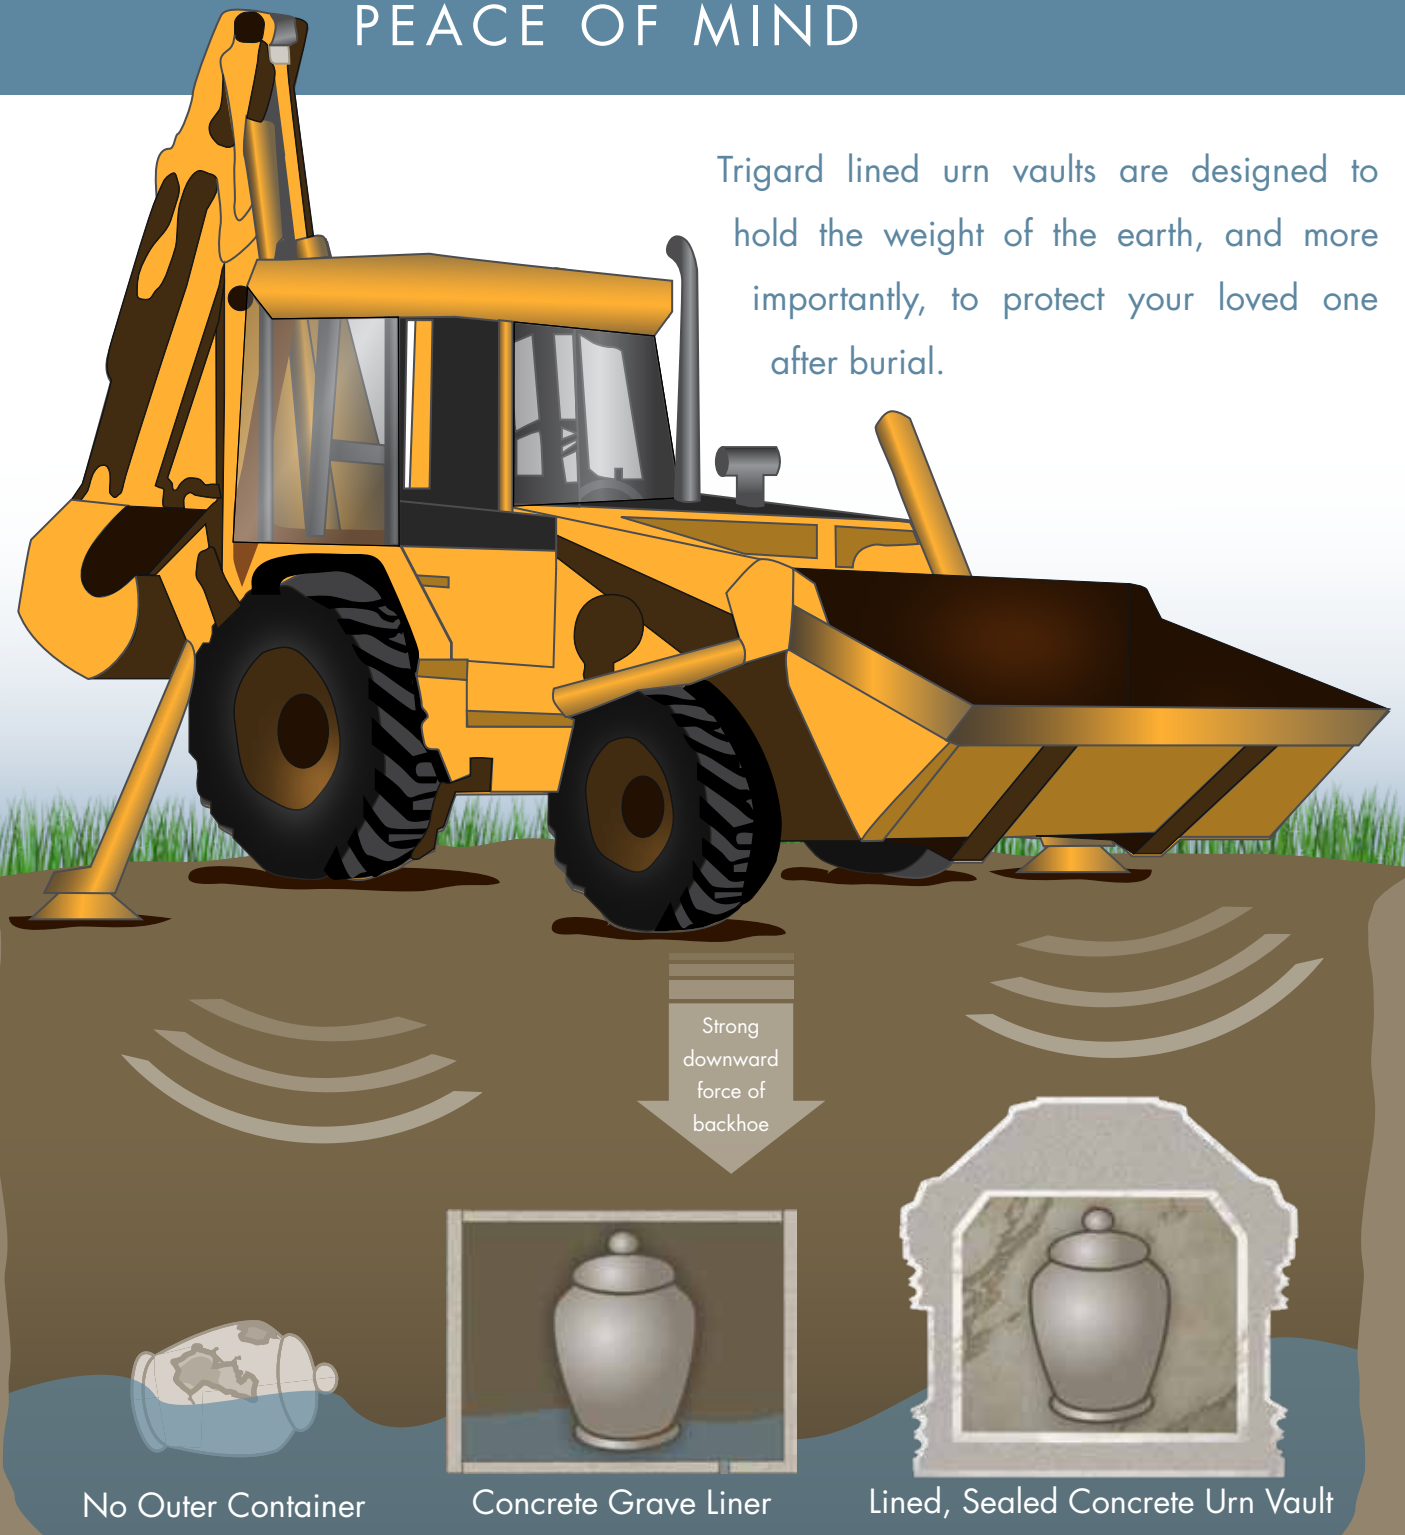

WHY A TRIGARD LINED URN VAULT?

PEACE OF MIND

Trigard lined urn vaults are designed to hold the weight of the earth, and more importantly, to protect your loved one after burial.

No Outer Container

Concrete Grave Liner