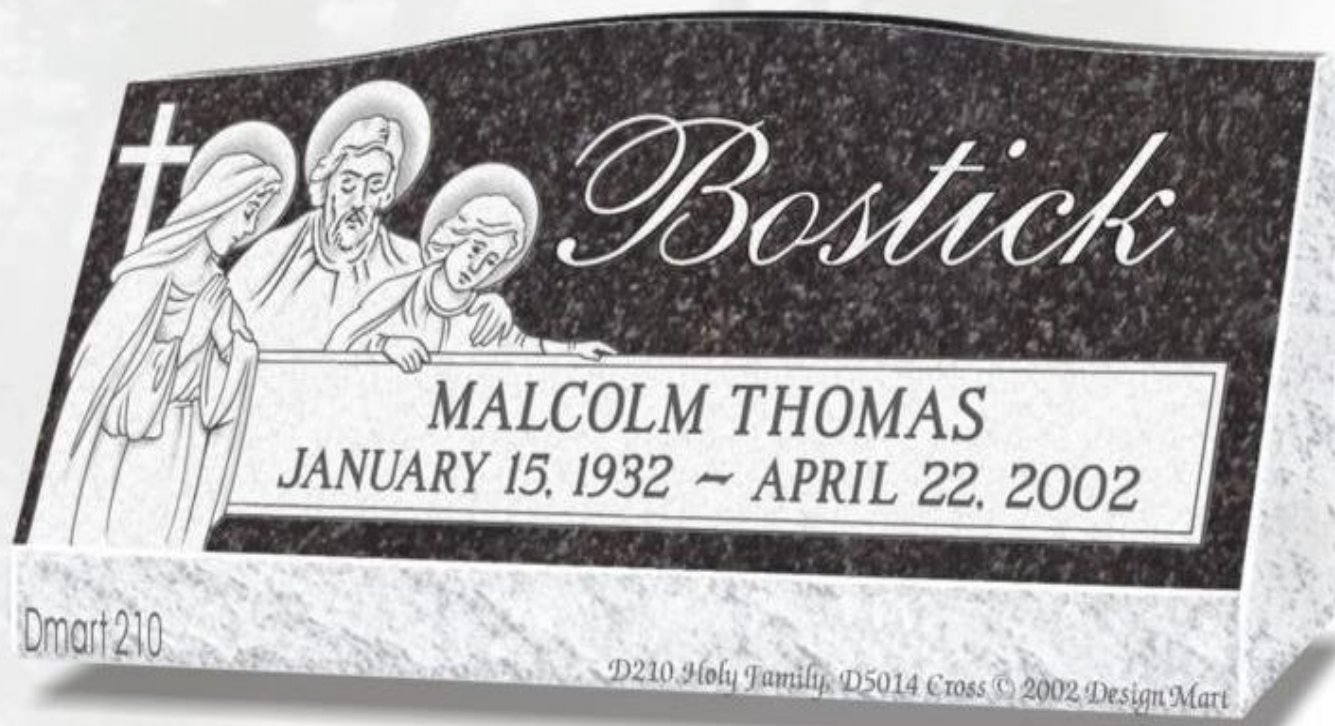

D210 Bostick

3'6" x 0'10" x 1'6"
or 4'0" x 1'0" x 1'8"

*Carving: D210 Holy Family,
D5014 Cross*

Symbolism

Mary: Mother of Jesus

*Holy Family: Mary, Joseph &
Jesus*

*Cross: Resurrection of Christ,
redemption, sacrifice, love*

*Rose: love, Christ, nativity, joy,
martyrdom*