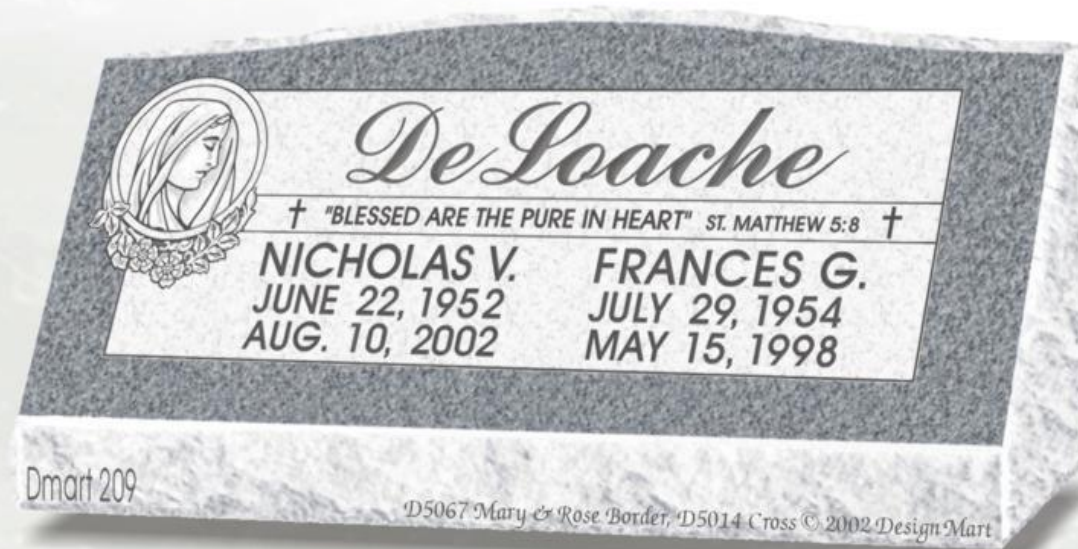

Journeys Remembered

D209 DeLoache
3'6" x 0'10" x 1'6"
or 4'0" x 1'0" x 1'8"
Carving: D5067 Mary & Rose
Border, D5014 Cross