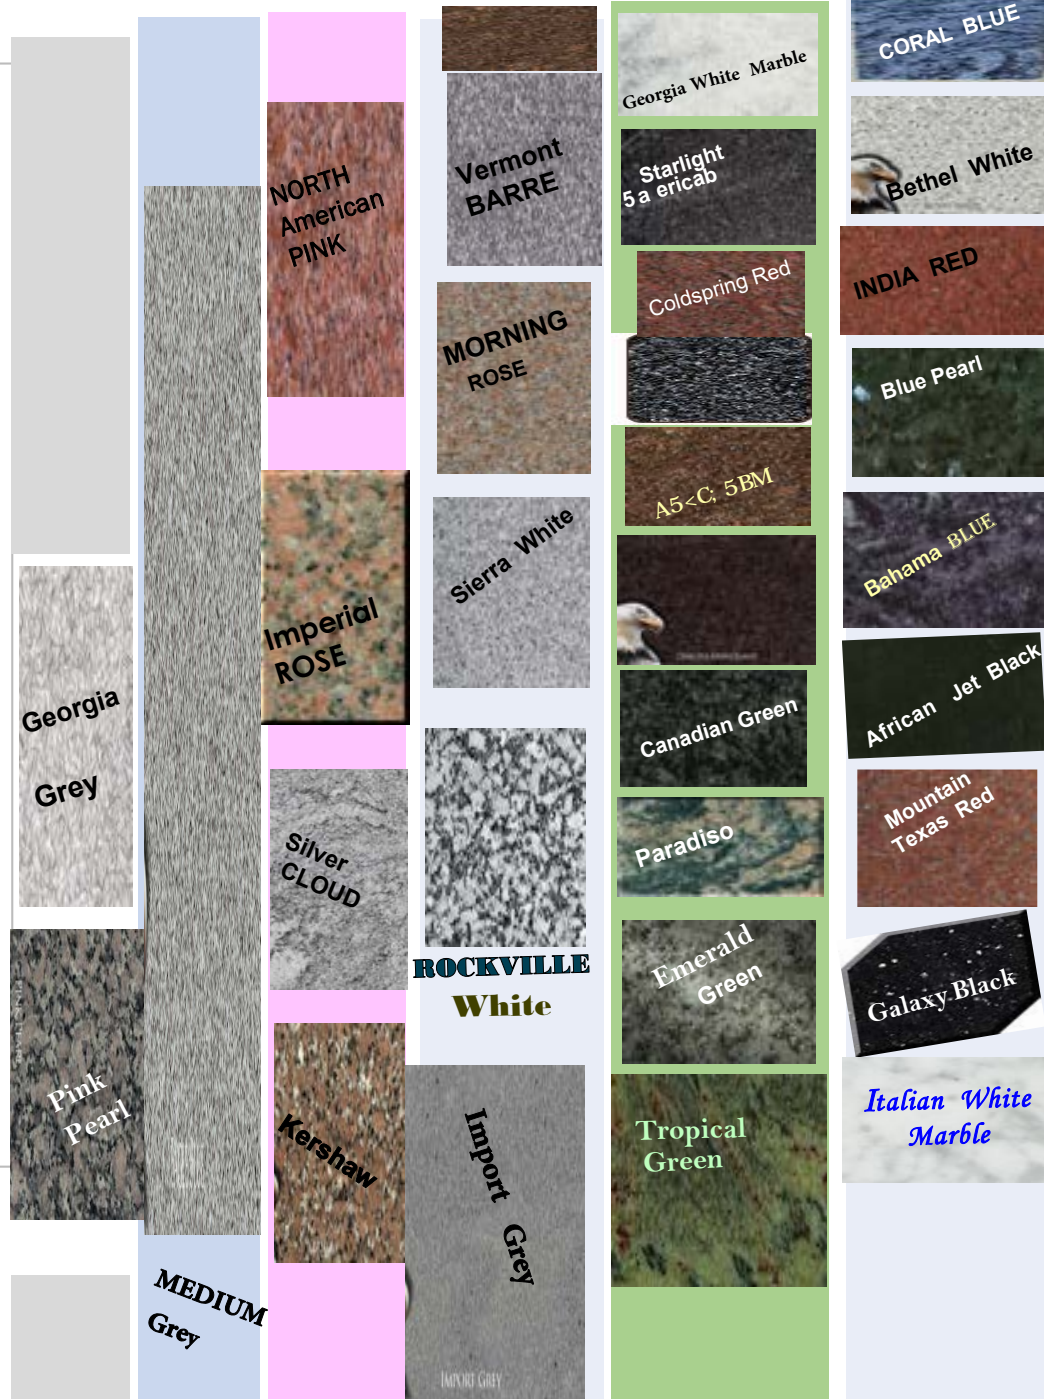

STLDCKD = STEEL CHECKED -----

POL FT = POLISHED FLAT TOP

PF = Polished Face

**VERMONT *BARRE* IS THE
 HARDEST GRANITE KNOWN TO MAN !!**

--- **Hi-lighted Yellow Line** ---
 represents Standard size

NOTE:

TERMINOLOGY /

P1 = POLISH ONE SURFACE

P2= POLISH TWO Surfaces

P3= POLISH THREE Surfaces

P5= POLISH ALL SURFACES

SERP = SERPENTINE Shape

POL MGN = Polished MARGIN

BTM JTD= BOTTOM JOINTED

BRP= EDGE ROCK PITCHED

included in Price shown !!

SIZE

FINISH

	MEDIUM GREY	NORTH American PINK	<i>Coldspring Mahogany</i>	GEORGIA WHITE MARBLE , <i>Coldspring RED</i>	(Coral BIUE+5%) BETHEL WHITE INDIA RED BluePearl Bahama Blue Jet Black MOUNTAIN Texas RED GALAXY BLACK (Italian White Marble +35%)
		SUNSET ROSE	VERMONT BARRE	STARLIGHT MIST , CELESTIAL BLACK , CANADIAN MAHOGANY , Dakote Mahogany	
		SILVER CLOUD	MORNING ROSE	CANADIAN GREEN , PARADISO , <i>Royal Emerald ,</i>	
Georgia Grey		Kershaw	SIERRA WHITE	TROPICAL GREEN	
Pink Pearl			ROCKVILLE WHITE		
			IMPORT GRAY		

All Polished Tops

D-626

D-215

D-1187

2

D-1239

All Polished Serpentine and Oval TOPS--
PRICED THIS SECTION--
 shown above

SLANT	x	x	POLISHED FACE, POLISHED SERPENTINE TOP,	\$1,224	\$1,242	\$1,471	\$1,600	\$1,812	\$2,491
SLANT	1	x	x	\$1,297	\$1,316	\$1,567	\$1,708	\$1,941	\$2,685
SLANT	x	x	SAW BACK, SRP	\$1,374	\$1,395	\$1,669	\$1,823	\$2,078	\$2,891