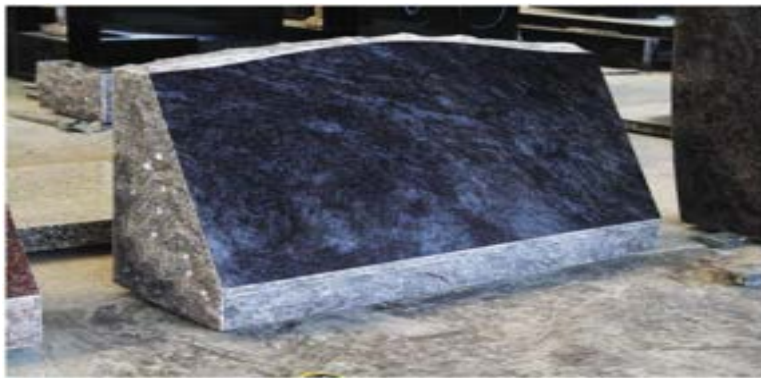

BS = BOTTOM SAWED

STLDCKD = STEEL CHECKED -----

POL FT = POLISHED FLAT TOP

PF = Polished Face

Truck Shipping Surcharge

NOT included !!

Setting (Labor) Fee @

Cemetery 25 Mile Radius of Navasota,

All Polished Tops

D-626

D-215

D-1187

2

D-1239

All Polished Serpentine and Oval TOPS--
PRICED THIS SECTION--
 shown above

SLANT	x	x	POLISHED FACE, POLISHED SERPENTINE TOP,	\$1,224	\$1,242	\$1,471	\$1,600	\$1,812	\$2,491
SLANT	1	x	x	\$1,297	\$1,316	\$1,567	\$1,708	\$1,941	\$2,685
SLANT	x	x	SAW BACK, SRP	\$1,374	\$1,395	\$1,669	\$1,823	\$2,078	\$2,891