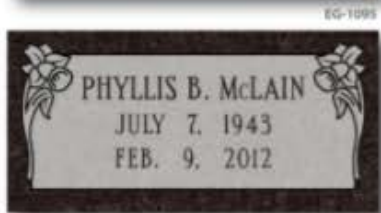

Single Markers

Single Grassmarkers
 (These designs are available for single grassmarkers as well as single bevel markers)

Many of these designs fit STANDARD granite marker/bevel marker sizes. Custom sizes are also available. Please see your counselor when choosing a design and ordering a coordinating granite product.