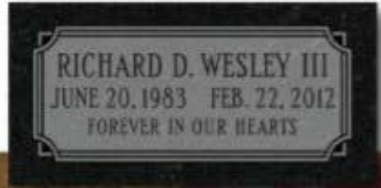

EG-1117

EG-1118

EG-1128

EG-1129

EG-1119

EG-1120

EG-1130

EG-1132

Pricing includes standard shape carving, names, dates, & emblems. Pricing does not include custom facades, niches or ceramic portraits. Specify year of any standard memorial design for the pricing!

Pricing includes standard shape carving, names, dates, & emblems. Pricing does not include custom facades, niches or ceramic portraits. Specify year of any standard memorial design for the pricing!

EG-1121

EG-1122

EG-1124

EG-1126