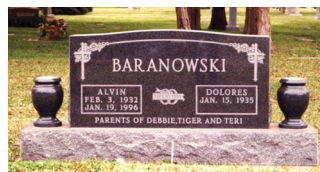

All Polished Turned Grey Marble

All Polished Turned White Marble

4" x 10" \$74.00

5" x 9" \$89.00

6" x 10" \$110.00

8" x 10" \$169.00

8" x 12" \$176.00

8" x 14" \$203.00