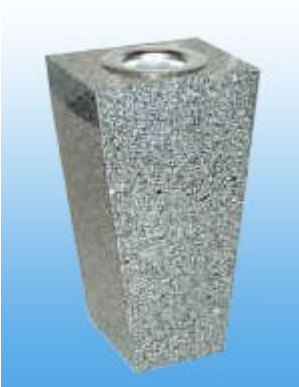

**Granite Vases** Squared top with tapered ends ( Polished 2 sides , smooth top , rock pitch 2 sides  
 All Vases have a drain hole, and are mounted with epoxy.

	5" x 4" x 9"	8" x 6" x 10"	8" x 8 x 10"
Grey	\$78.00	\$100.00	\$135.00
Pink/Silver Cloud	\$96.00	\$135.00	\$170.00
Mahogany/ Celestial Black Starlight Mist			
Jet Black / Wausau	\$111.00	\$180.00	\$199.00

*All Tapered Vases can be Polished on all sides and top*

5" x 4" x 9" (extra \$50.00)    8" x 6" x 10" (extra \$100.00)    8" x 8 x 10" (extra \$111.00)

Examples shown Below

Tapered Small

Tapered Large

Lettering / Emblems \$45.00 each