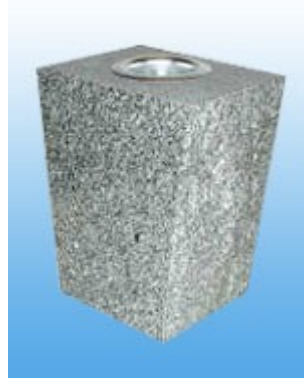

**Granite Vases** Squared top with tapered ends ( Polished 2 sides , smooth top , rock pitch 2 sides  
 All Vases have a drain hole, and are mounted with epoxy.

	5" x 4" x 9"	8" x 6" x 10"	8" x 8 x 10"
Grey	\$78.00	\$100.00	\$135.00
Pink/Silver Cloud	\$96.00	\$135.00	\$170.00
Mahogany/ Celestial Black Starlight Mist			
Jet Black / Wausau	\$111.00	\$180.00	\$199.00

*All Tapered Vases can be Polished on all sides and top*

5" x 4" x 9" (extra \$50.00)    8" x 6" x 10" (extra \$100.00)    8" x 8 x 10" (extra \$111.00)

Examples shown Below

Tapered Small

Tapered Large

Lettering / Emblems \$45.00 each