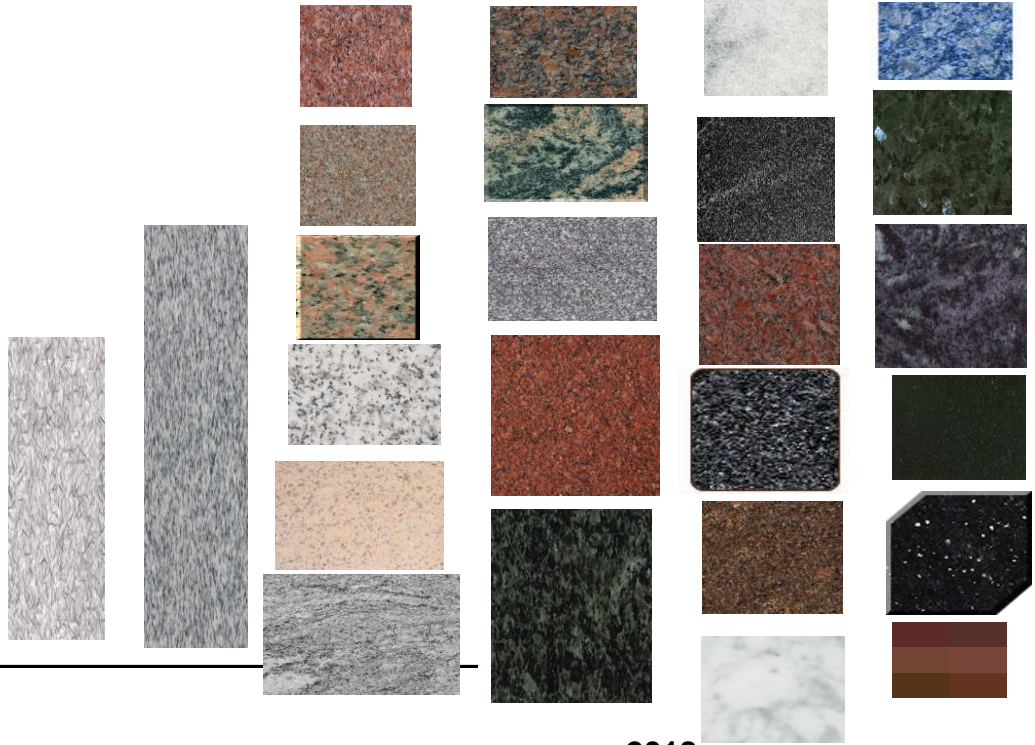

VASES

SQUARE GRANITE VASES

2018