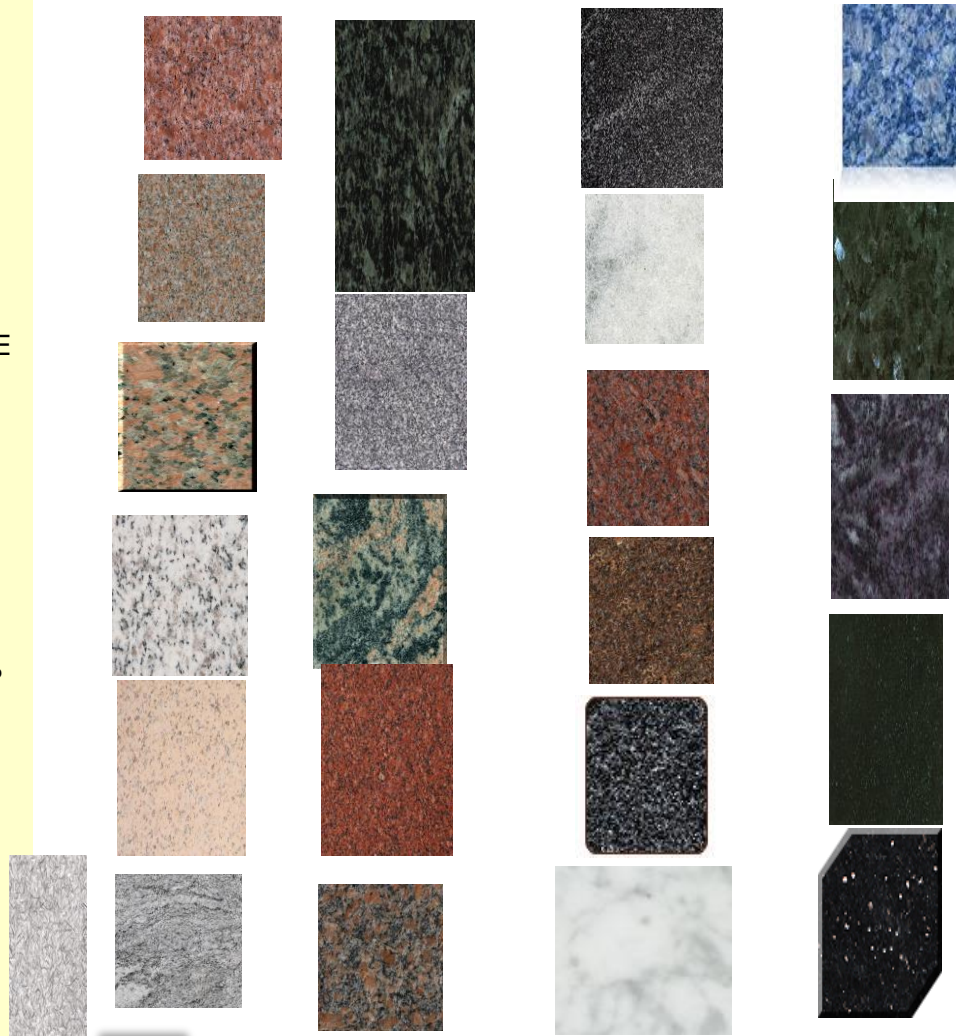

TERMINOLOGY /
 P1 = POLISH ONE SURFACE
 P2= POLISH TWO SIDES
 P3= POLISH THREE SIDE
 P5= POLISH ALLSURFACES
 SERP = SERPENTINE
 POL MGN = POLISH MARGIN
 BTM JTD=BOTTOM JOINTED
 BRP= EDGE ROCK PITCHED
 BS = BOTTOM SAWED
 STLDCKD = STEEL CHECKED
 POL FT = POLISHED FLAT TOP
Standard size highlighted !

SIZE	FINISH	GREY	NORTHERN PINK MORNING ROSE		NORTHERN MAHOGANY PARADISO BARRE		WHITE MARBLE, STARLIGHT MIST, COLORADO RED, CELESTIAL BLACK, DAKOTA MAHOGANY (ITALIAN MARBLE +35%		(Coral Blue +5%) <i>Blue Pearl</i> Bahama Blue <i>Jet Black</i> Galaxy Black <i>Wausau</i>	
			SUNSET ROSE	WHITE	INDIA RED	GREEN				
1-10 x 0-10 x 0-4	PFT PTL		\$456	\$500	\$563	\$621	\$707	125		
2-0 x 1-0 x 0-4	PFT PTL		\$505	\$563	\$647	\$722	\$836	163		
2-0 x 1-2 x 0-4	PFT PTL		\$540	\$608	\$706	\$794	\$927	191		
2-0 x 1-4 x 0-4	PFT PTL		\$573	\$650	\$761	\$862	\$1,012	218		
2-6 x 1-0 x 0-4	PFT PTL		\$643	\$716	\$820	\$914	\$1,056	204		
2-6 x 1-2 x 0-4	PFT PTL		\$687	\$772	\$894	\$1,004	\$1,170	238		
2-6 x 1-4 x 0-4	PFT PTL		\$728	\$825	\$963	\$1,088	\$1,277	272		
3-0 x 1-0 x 0-4	PFT PTL		\$735	\$822	\$947	\$1,060	\$1,230	245		
3-0 x 1-2 x 0-4	PFT PTL		\$788	\$889	\$1,035	\$1,168	\$1,367	285		
3-0 x 1-4 x 0-4	PFT PTL		\$837	\$953	\$1,119	\$1,269	\$1,496	327		
3-6 x 1-0 x 0-4	PFT PTL		\$814	\$915	\$1,061	\$1,193	\$1,391	285		
3-6 x 1-2 x 0-4	PFT PTL		\$875	\$994	\$1,164	\$1,319	\$1,551	333		
3-6 x 1-4 x 0-4	PFT PTL		\$933	\$1,067	\$1,261	\$1,437	\$1,701	381		
4-0 x 1-0 x 0-4	PFT PTL		\$962	\$1,078	\$1,245	\$1,396	\$1,622	327		
4-0 x 1-2 x 0-4	PFT PTL		\$1,032	\$1,168	\$1,363	\$1,539	\$1,805	381		
4-0 x 1-4 x 0-4	PFT PTL		\$1,098	\$1,252	\$1,474	\$1,675	\$1,976	435		
4-0 x 1-6 x 0-4	PFT PTL		\$1,168	\$1,342	\$1,592	\$1,818	\$2,158	490		
5-0 x 1-4 x 0-4	PFT PTL		\$1,446	\$1,638	\$1,915	\$2,166	\$2,543	544		
5-0 x 1-6 x 0-4	PFT PTL		\$1,533	\$1,750	\$2,062	\$2,346	\$2,771	613		